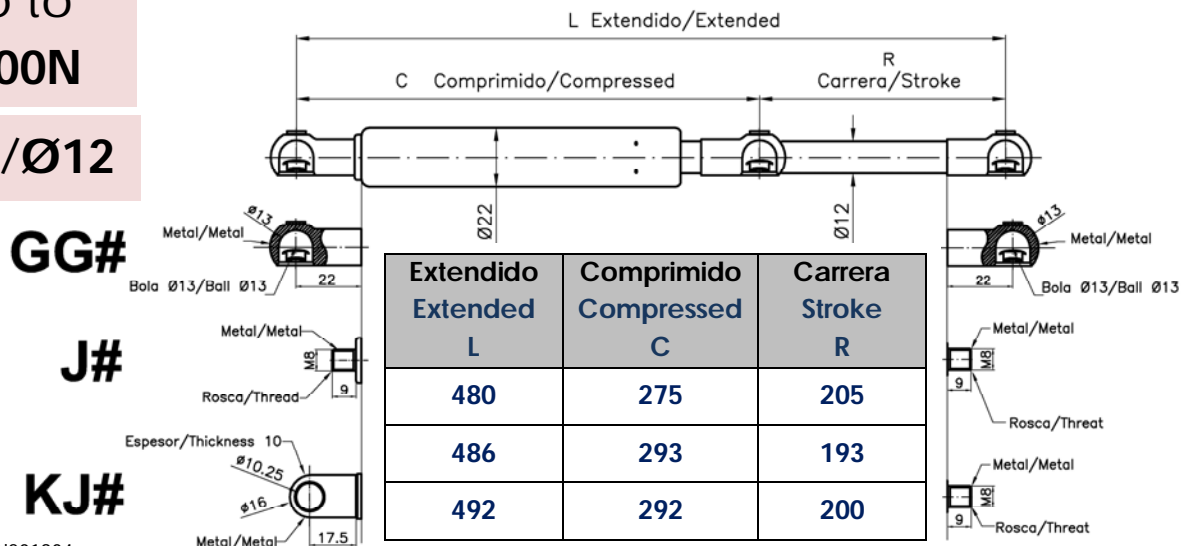

Elevador a gas para elevar la encimera de la mesa centro de forma suave controlada  
Gas lift to raise dining table top in a soft and controlled way

EL-ESEN201904

Up to  
1900N

Ø22/Ø10

Up to  
2400N

Ø22/Ø12